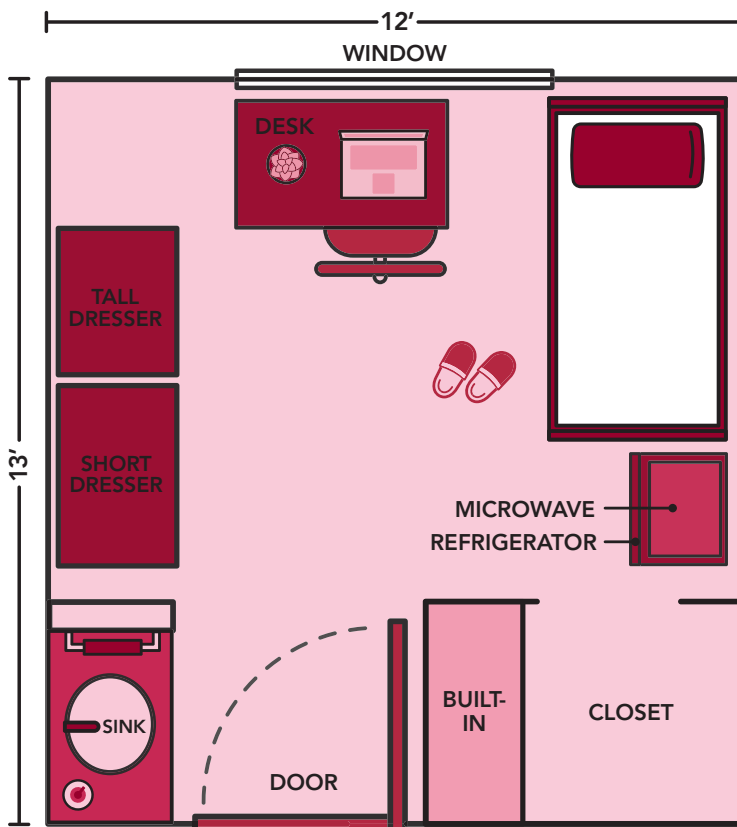

RESIDENCE HALL ROOMS CLARE LARGE SINGLE

FURNISHINGS

Large single rooms in Clare Hall include:

- One single standard twin bed
- Desk with drawers
- One tall dresser (5 drawers) and one short dresser (3 drawers)
- Window blinds
- Desk chair
- Walk-in closet with built-ins
- Sink with vanity
- Refrigerator/microwave unit
- Cable television outlet
- Computer network/internet connection jack (wireless internet is also available throughout the building)

SAMPLE ROOM LAYOUT

DIMENSIONS

- Clare Hall large single rooms are 12 feet by 13 feet.
- The walk-in closet floor is 3 feet 3 inches by 5 feet 9 inches.
- The closet built-in is 3 feet 10 inches wide by 5 feet 5 inches tall.
- Placed on the highest peg, beds are raised 2 feet 6 inches off the ground, creating ample storage space.
- The desk top is 3 feet 6 inches wide.
- The tall dresser is 2 feet 6 inches wide and 4 feet 1 inch tall, and the short dresser is 3 feet 1 inches wide and 2 feet 6 inches tall.
- The window is 5 feet 5 inches wide by 4 feet high and let in plenty of natural light.