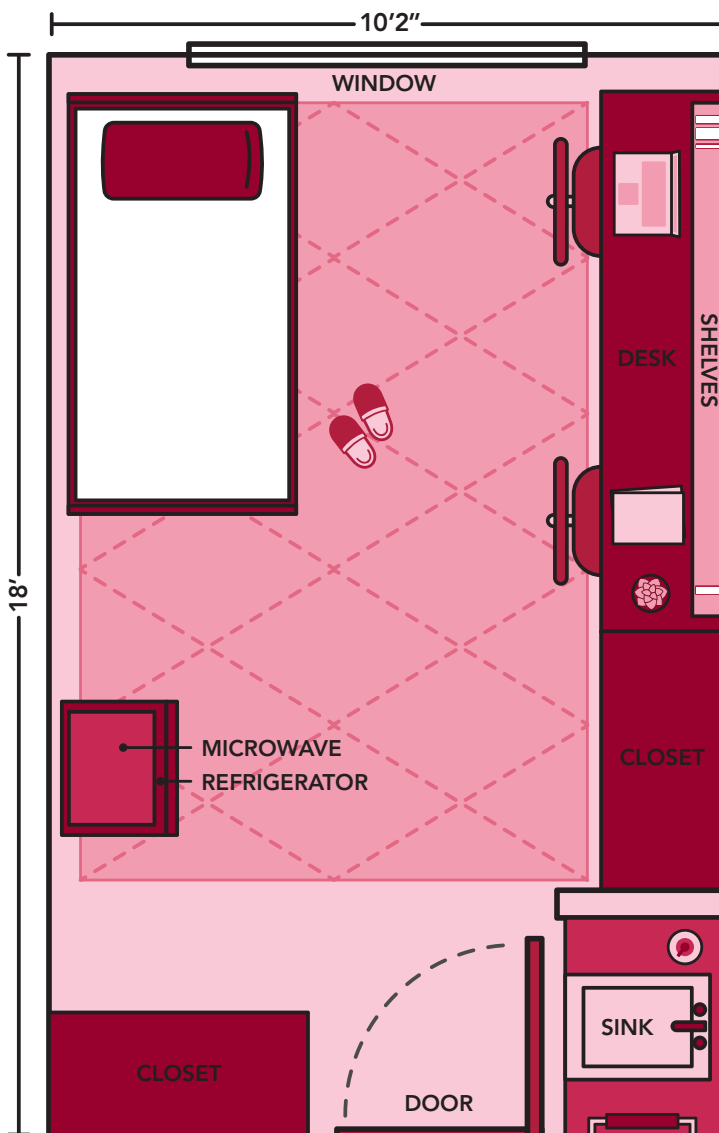

# RESIDENCE HALL ROOMS **AUSTIN** LARGE SINGLE

## SAMPLE ROOM LAYOUT

## FURNISHINGS

Large single rooms in Austin Hall include:

- One single standard twin bed
- Built-in double desk with drawers
- Built-in bookshelves above desk
- Bulletin board backing on wall above desk behind shelves
- Window blinds
- Desk chairs
- Two closets
- Sink with vanity
- Refrigerator/microwave unit
- Cable television outlet
- Computer network/internet connection jack (wireless internet is also available throughout the building)

## DIMENSIONS

- Austin Hall large single rooms are 10 feet two inches by 18 feet.
- Placed on the highest peg, beds are raised 2 feet 6 inches off the ground, creating ample storage space.
- The built-in desk top is 8 feet by 1 foot 10 inches.
- The closets are 3 feet wide and include a curtain, closet rod and shelf.
- The closets have additional storage space on top behind sliding doors.
- The window is 5 feet wide by 4 feet 5 inches high and let in plenty of natural light.