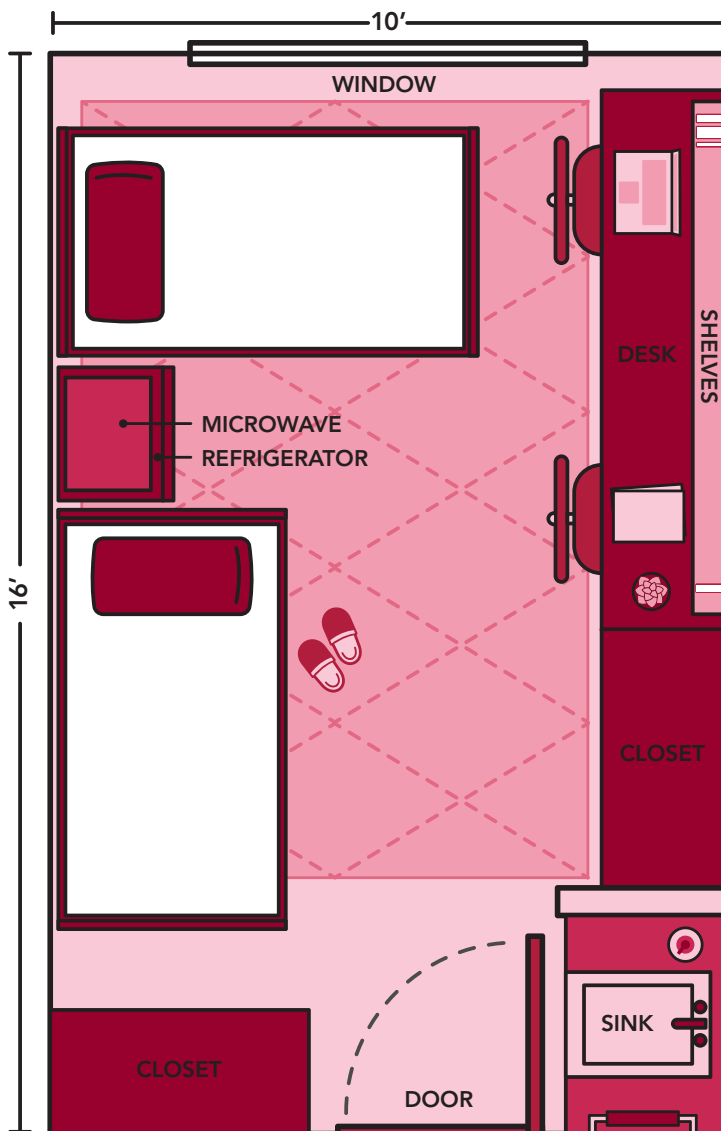

# RESIDENCE HALL ROOMS **AUSTIN HALL DOUBLE**

## SAMPLE ROOM LAYOUT

## FURNISHINGS

Double rooms in Austin Hall include:

- Two single standard twin beds
- Built-in two-person desk with drawers
- Built-in bookshelves above desk
- Bulletin board backing on wall above desk behind shelves
- Window blinds
- Desk chairs
- Two closets
- Sink with vanity
- Refrigerator/microwave unit
- Cable television outlet
- Computer network/internet connection jack (wireless internet is also available throughout the building)

## DIMENSIONS

- Austin Hall double rooms are 10 by 16 feet.
- Placed on the highest peg, beds are raised 2 feet 6 inches off the ground, creating ample storage space.
- The built-in desk top is 8 feet by 1 foot 10 inches.
- The closets are 3 feet wide and include a curtain, closet rod and shelf.
- The closets have additional storage space on top behind sliding doors.
- The window is 5 feet wide by 4 feet 5 inches high and let in plenty of natural light.